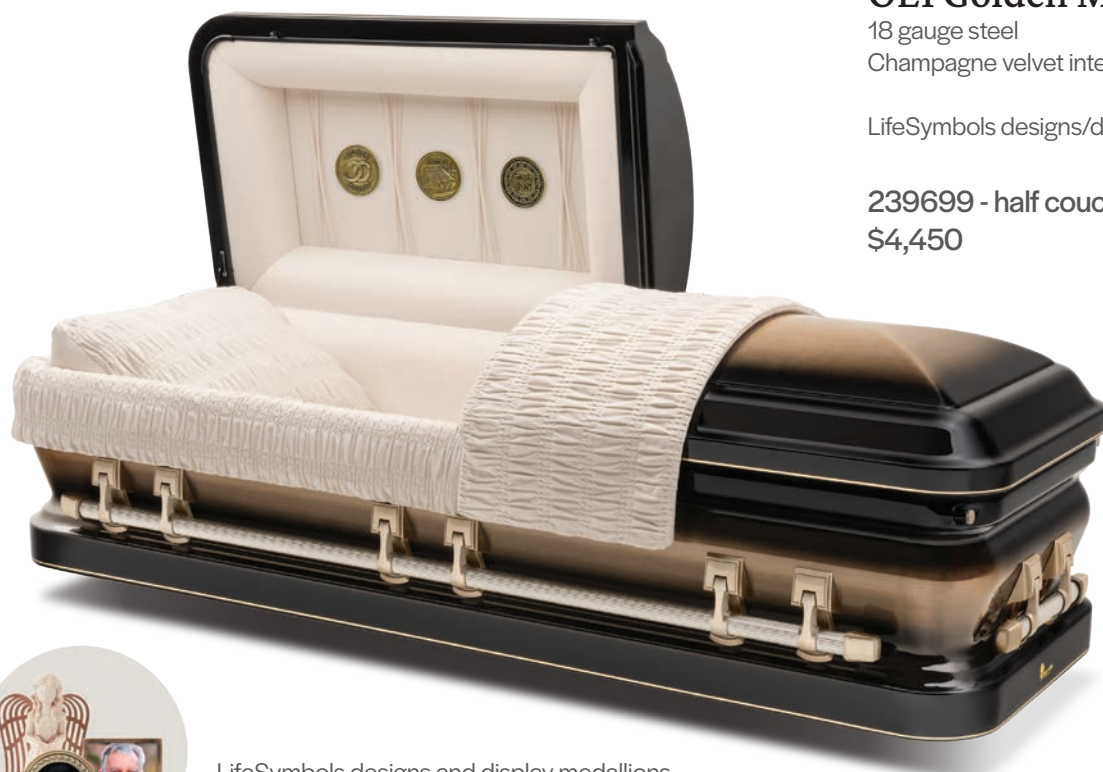

OE1 Golden Midnight

18 gauge steel
Champagne velvet interior

LifeSymbols designs/display medallion options

239699 - half couch
$4,450

LifeSymbols designs and display medallions
are available to honor a loved one.
See pages 24-27 for additional choices.